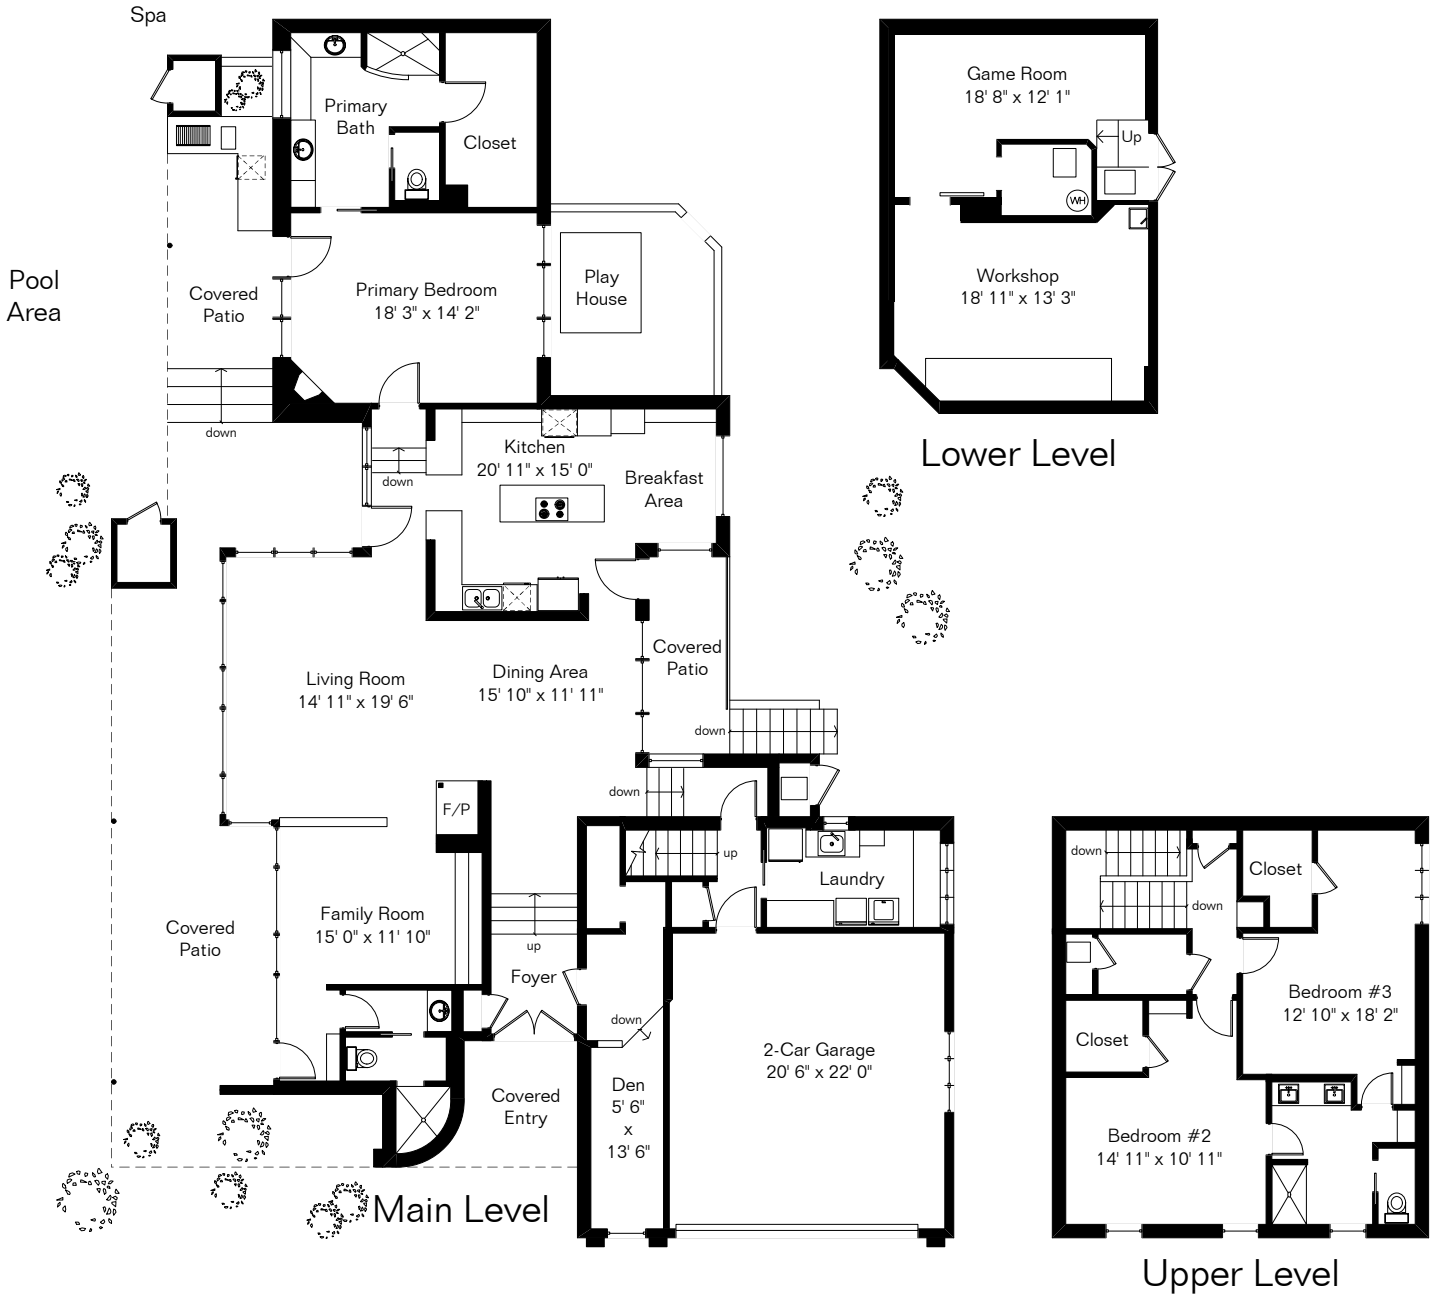

The square footages and room size information are deemed to be reliable but are not guaranteed and should be independently verified. This drawing is for marketing purposes only.

# 5925 N Via Serena

Living Area 3,902 Sq Ft  
Garage 479 Sq Ft

Site Visit October 2024

Copyright 2024 Floor Plans First! LLC  
All Rights Reserved.

Floor Plans First!  
See the Floor Plan First!  
FloorPlansFirst.com  
(520) 881-1500